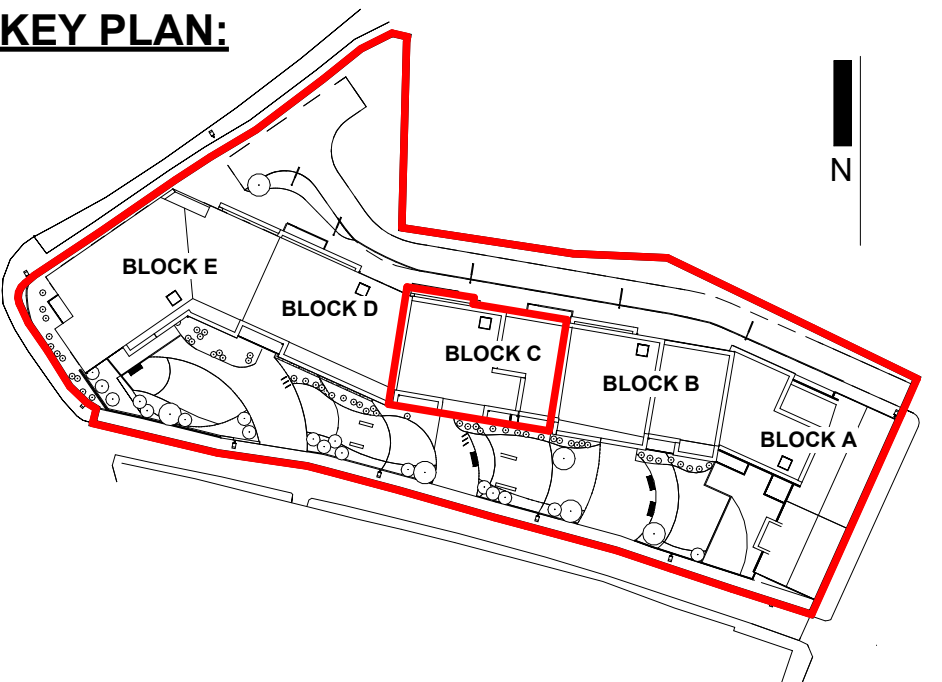

NOTE: - DO NOT SCALE. USE FIGURED DIMENSIONS ONLY.
- THIS DRAWING IS TO BE READ IN CONJUNCTION WITH ALL RELEVANT SPECIFICATIONS AND DRAWINGS.
- ALL DIMENSIONS TO BE CHECKED ON SITE.
- IN THE EVENT OF ANY DISCREPANCIES BETWEEN DRAWINGS THE CONTRACTOR IS TO INFORM THE ARCHITECT IMMEDIATELY.

REV	DATE	DESCRIPTION	ISSUED BY
1	21.11.23	Issue for Review	WIL
2	17.05.24	Issue for Review by Council	WIL
3	27.09.24	Part B Planning Application	WIL
4	31.03.26	Part B Planning Application	WIL

1 Level 03 - Block C
1 : 100