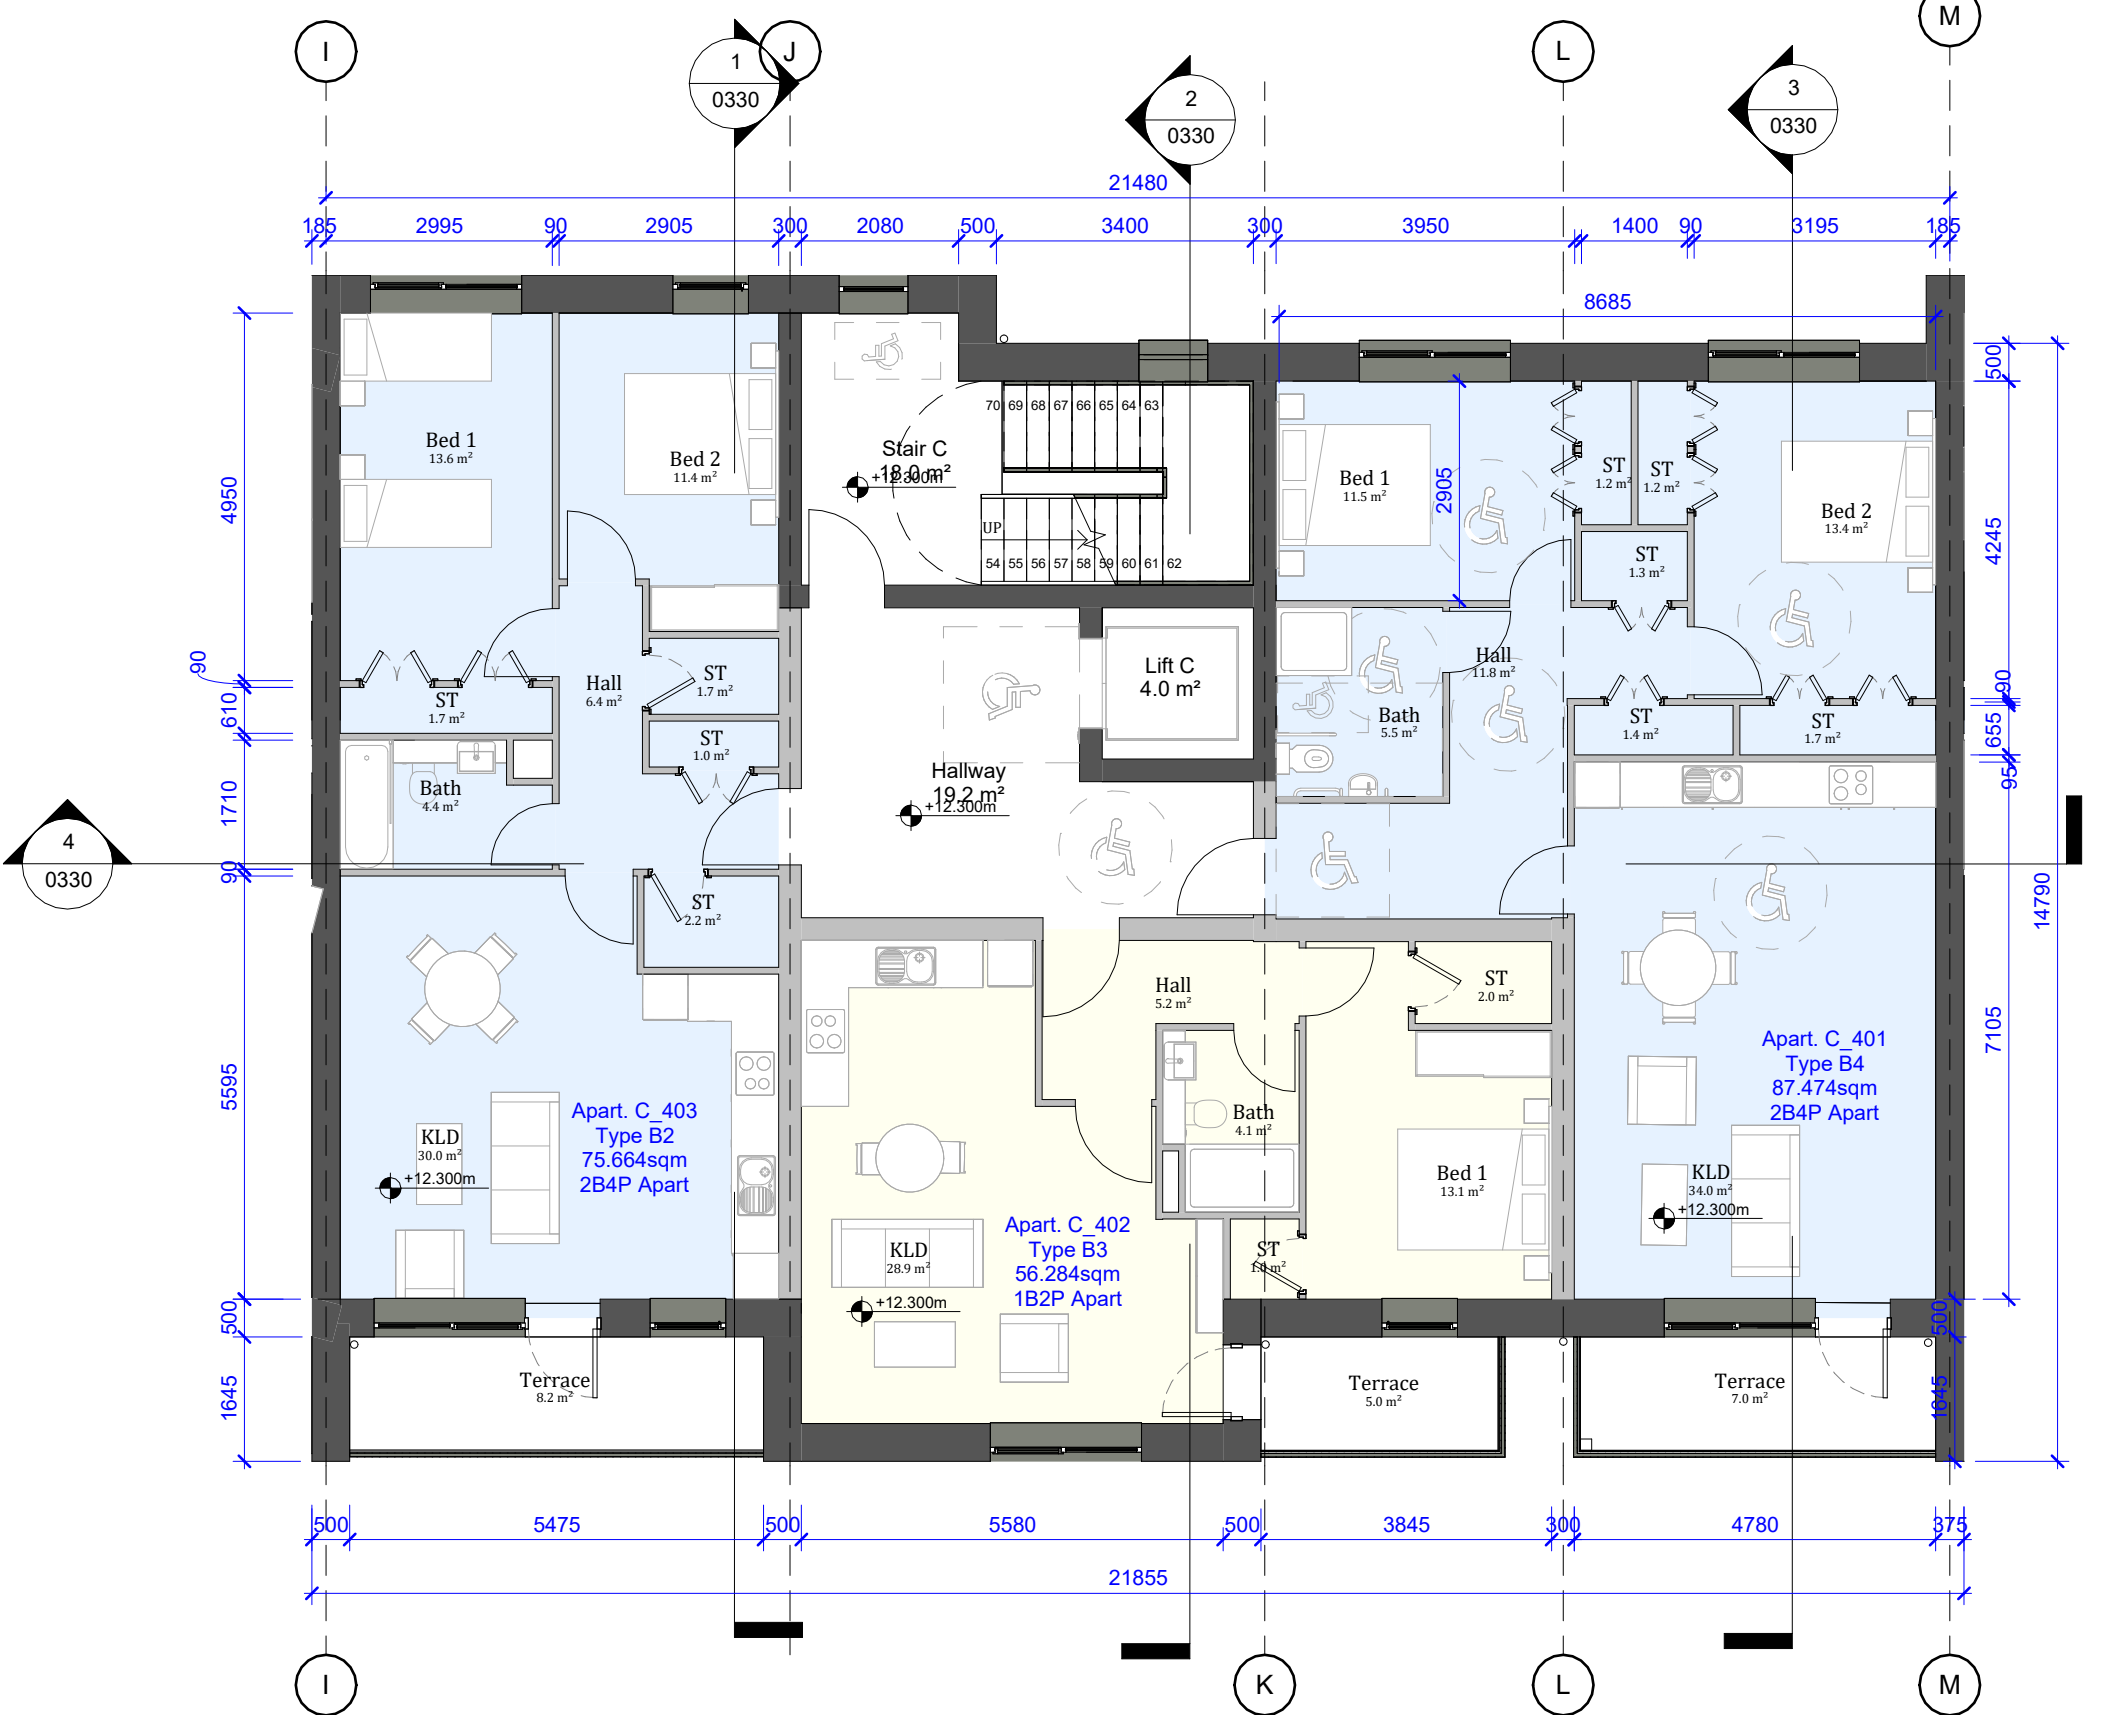

2 Level 04 - Block C  
1 : 100

**APARTMENT TYPE QUANTITY LEGEND:**

- Type C1 (3bed Apartment) Quantity: 01 apartment
  - Type C2 (3bed Apartment) Quantity: 01 apartment
  - Type C3 (1bed Apartment) Quantity: 01 apartments
  - Type B2 (2bed Apartment) Quantity: 04 apartments
  - Type B3 (1bed Apartment) Quantity: 04 apartments
  - Type B4 (2bed Apartment) Quantity: 03 apartments
- 14 apartments**

**UNIT QUANTITY LEGEND:**

	1BED	2BED	3BED	TOTAL
Block A	3	4	3	10
Block B	4	7	1	12
Block C	5	7	2	14
Block D	11	4		15
Block E	8	8		16
<b>TOTAL</b>	<b>31</b>	<b>30</b>	<b>6</b>	<b>67</b>
<b>TOTAL OVERALL</b>				<b>67 units</b>

**BLOCK C - Total Area**

LEVEL	AREA
Level 01 Block C	236.1 m <sup>2</sup>
Level 02 Block C	271.3 m <sup>2</sup>
Level 03 Block C	271.4 m <sup>2</sup>
Level 04 Block C	271.4 m <sup>2</sup>
Level 05 Block C	271.3 m <sup>2</sup>
Level 06 Block C	180.3 m <sup>2</sup>
Grand total	1501.7 m <sup>2</sup>

Housing Development Gerald Griffin Street	Block C Floor Plans (2of3)
FILE NAME GG5-WIL-ZZ-ZZ-DR-A-0231	STATUS S0
REVISION P01	DATE 22/06
DRAWN SC	CHECKED MR
SCALE @ A1 As indicated	

© COPYRIGHT This drawing or design may not be reproduced without permission.