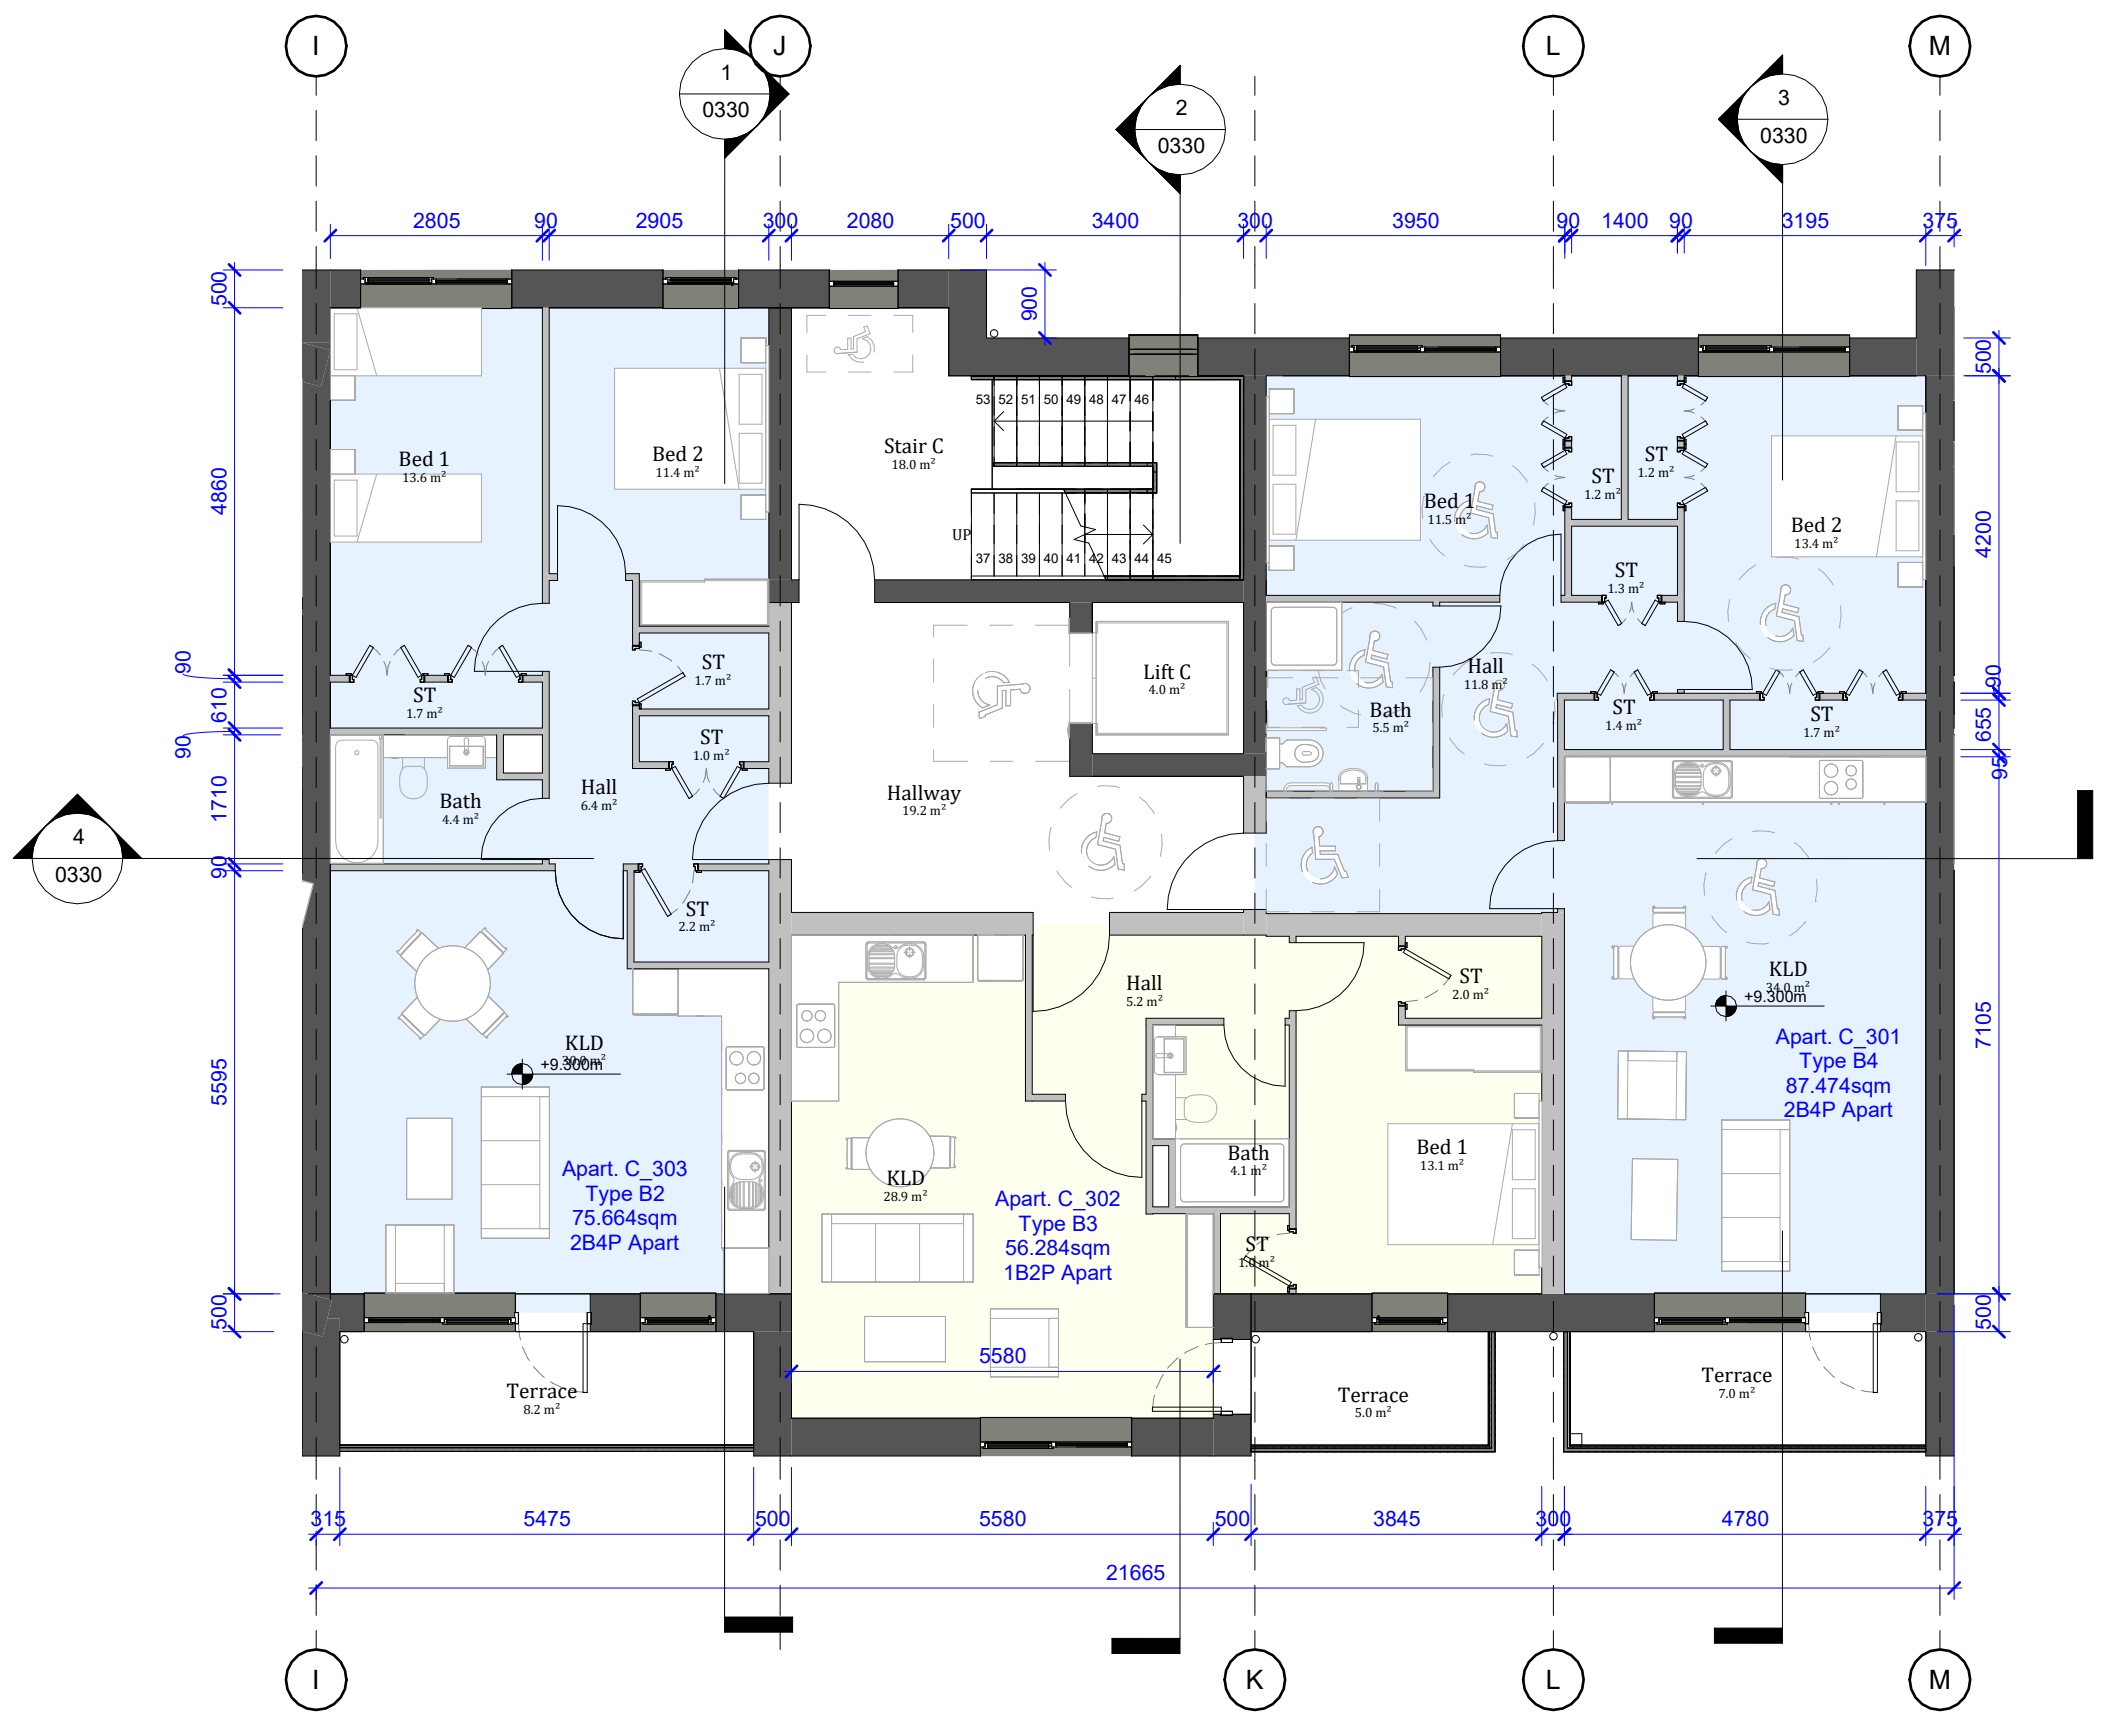

NOTE: - DO NOT SCALE. USE FIGURED DIMENSIONS ONLY.
- THIS DRAWING IS TO BE READ IN CONJUNCTION WITH ALL RELEVANT SPECIFICATIONS AND DRAWINGS.
- ALL DIMENSIONS TO BE CHECKED ON SITE.
- IN THE EVENT OF ANY DISCREPANCIES BETWEEN DRAWINGS THE CONTRACTOR IS TO INFORM THE ARCHITECT IMMEDIATELY.

REV	DATE	DESCRIPTION	ISSUED BY
1	21.11.23	Issue for Review	WIL
2	17.05.24	Issue for Review by Council	WIL
3	27.09.24	Part B Planning Application	WIL
4	31.03.26	Part B Planning Application	WIL

1 Level 03 - Block C
1 : 100