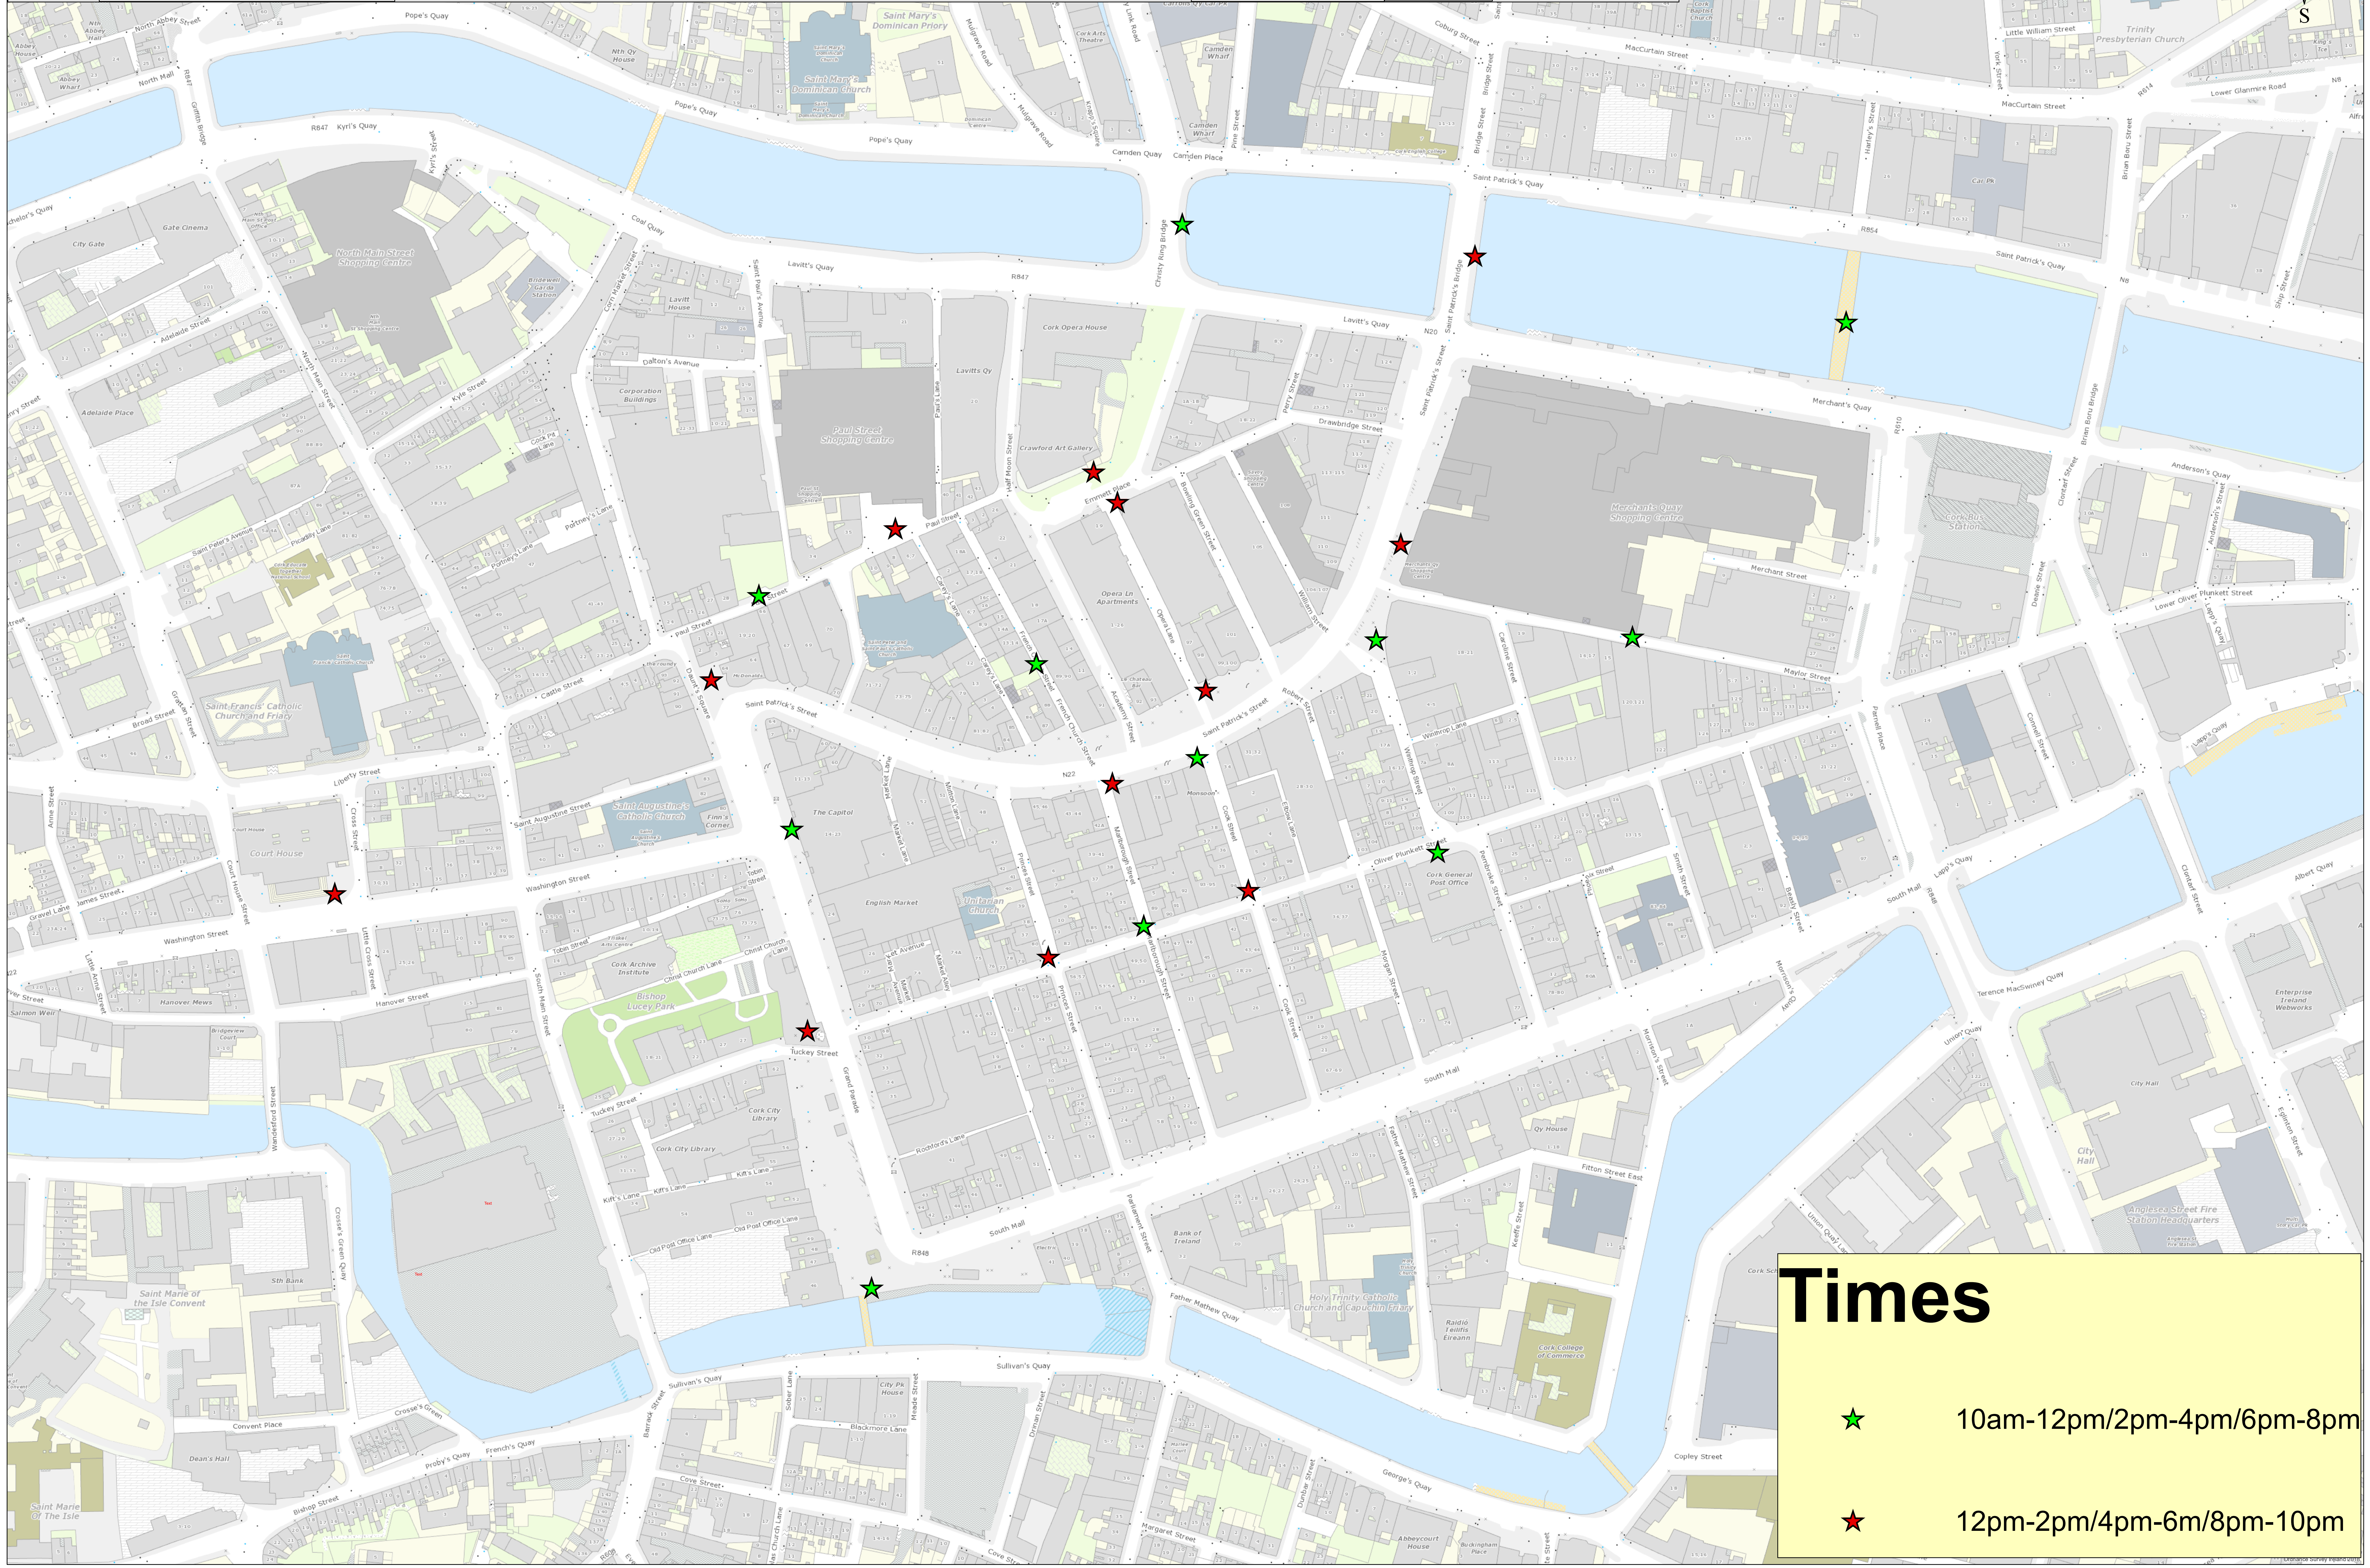

Street Performance Byelaws

Scale (A1):
1:1,000

Drawn: A.S.

Date: 18/09/2023

Times

- ★ 10am-12pm/2pm-4pm/6pm-8pm
- ★ 12pm-2pm/4pm-6m/8pm-10pm