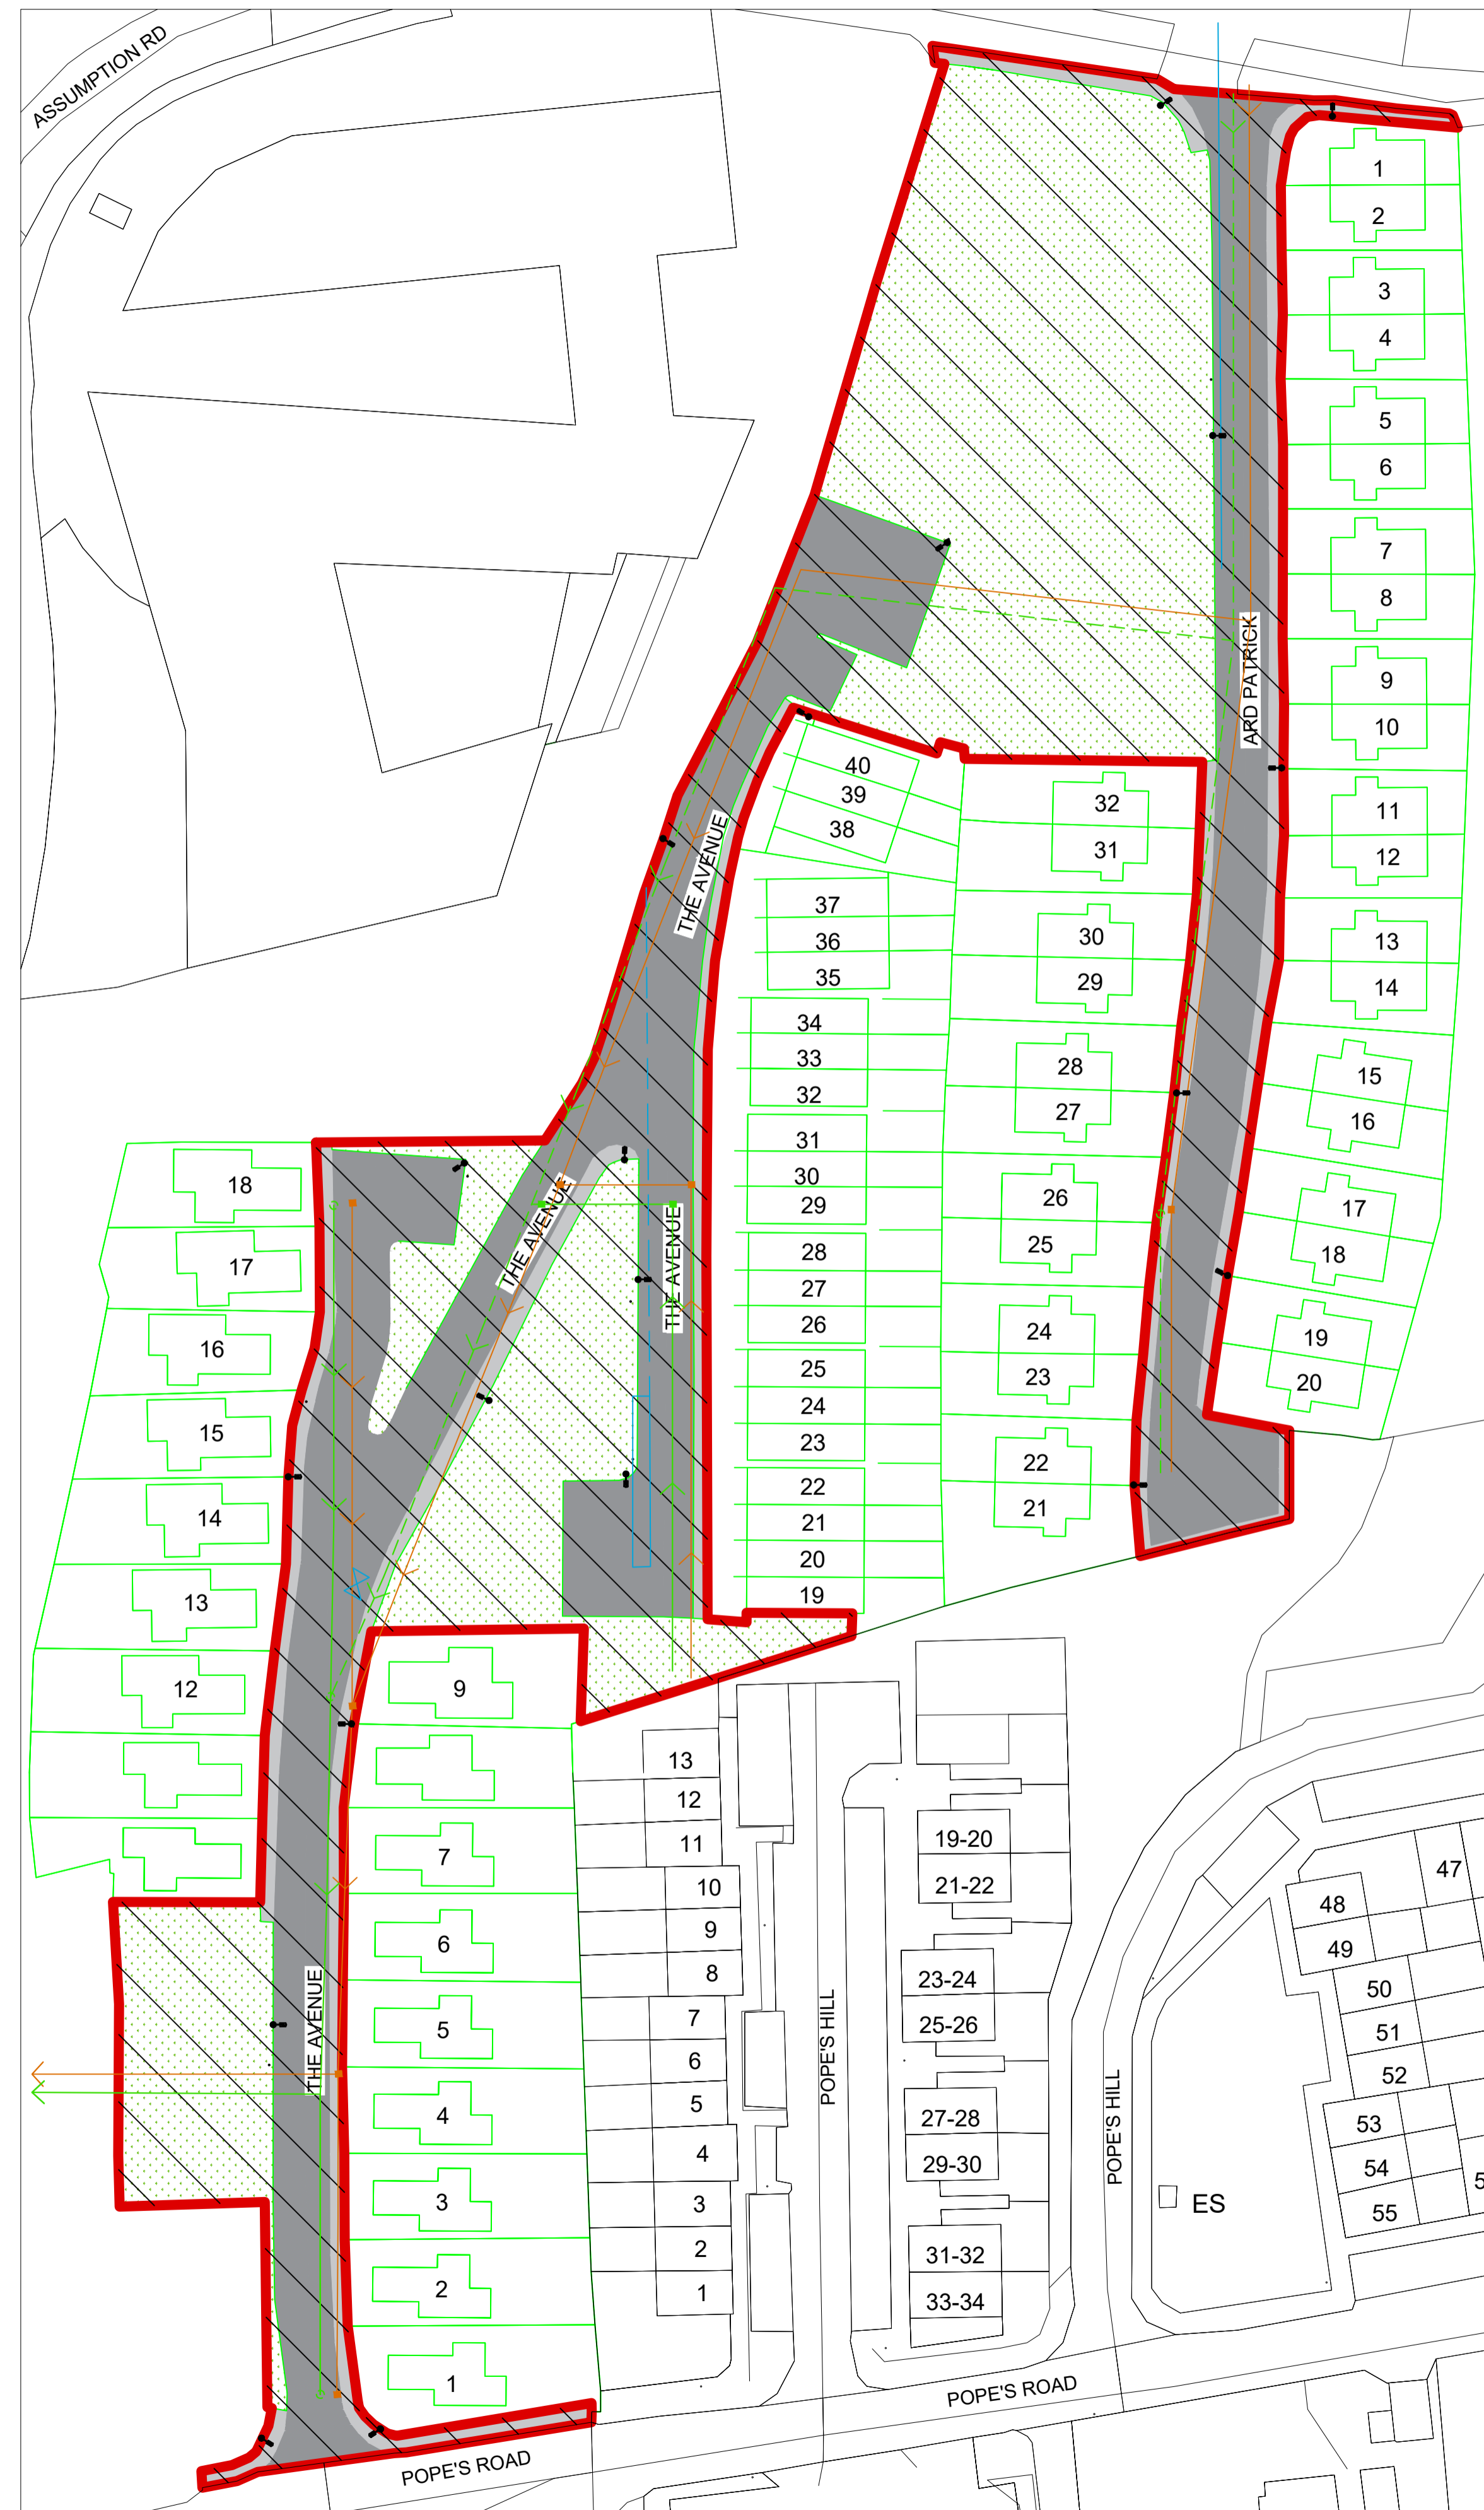

LEGEND

Taking in Charge (TIC) Boundary

 Area to be TIC

 Road Area

 Grass Area

 Foot Path Area

 225 Ø Storm Sewer Drainage

 150 Ø Foul Sewer Drainage

 Water Main

 Public Lighting

SITE LOCATION MAP 1:1000

Scale 1:500 @ A1

COMMUNITY, CULTURE & PLACEMAKING

Economic Development (021) 4924564
 Development Management (021) 4924328
 Planning Policy (021) 4924086

Web: www.corkcity.ie
 E-mail: planning@corkcity.ie

Address
**Ard Patrick
 Susie's Field
 Assumption Road
 Blackpool
 Cork**

| | | |
|---|----------------|------------|
| Title | Scale | 1/500 @ A1 |
| Ard Patrick Area to be Taken in Charge | Date | 4/05/2022 |
| | Drawn By | AK |
| | Checked By | VF |
| | Plottiles Ref. | |

| | | | |
|----------------|---------|-------------|------|
| Drawing Status | Job No. | Drawing No. | Rev. |
| TIC | JOB_NO | 01 | REV |

Project
Ard Patrick - Taking in Charge